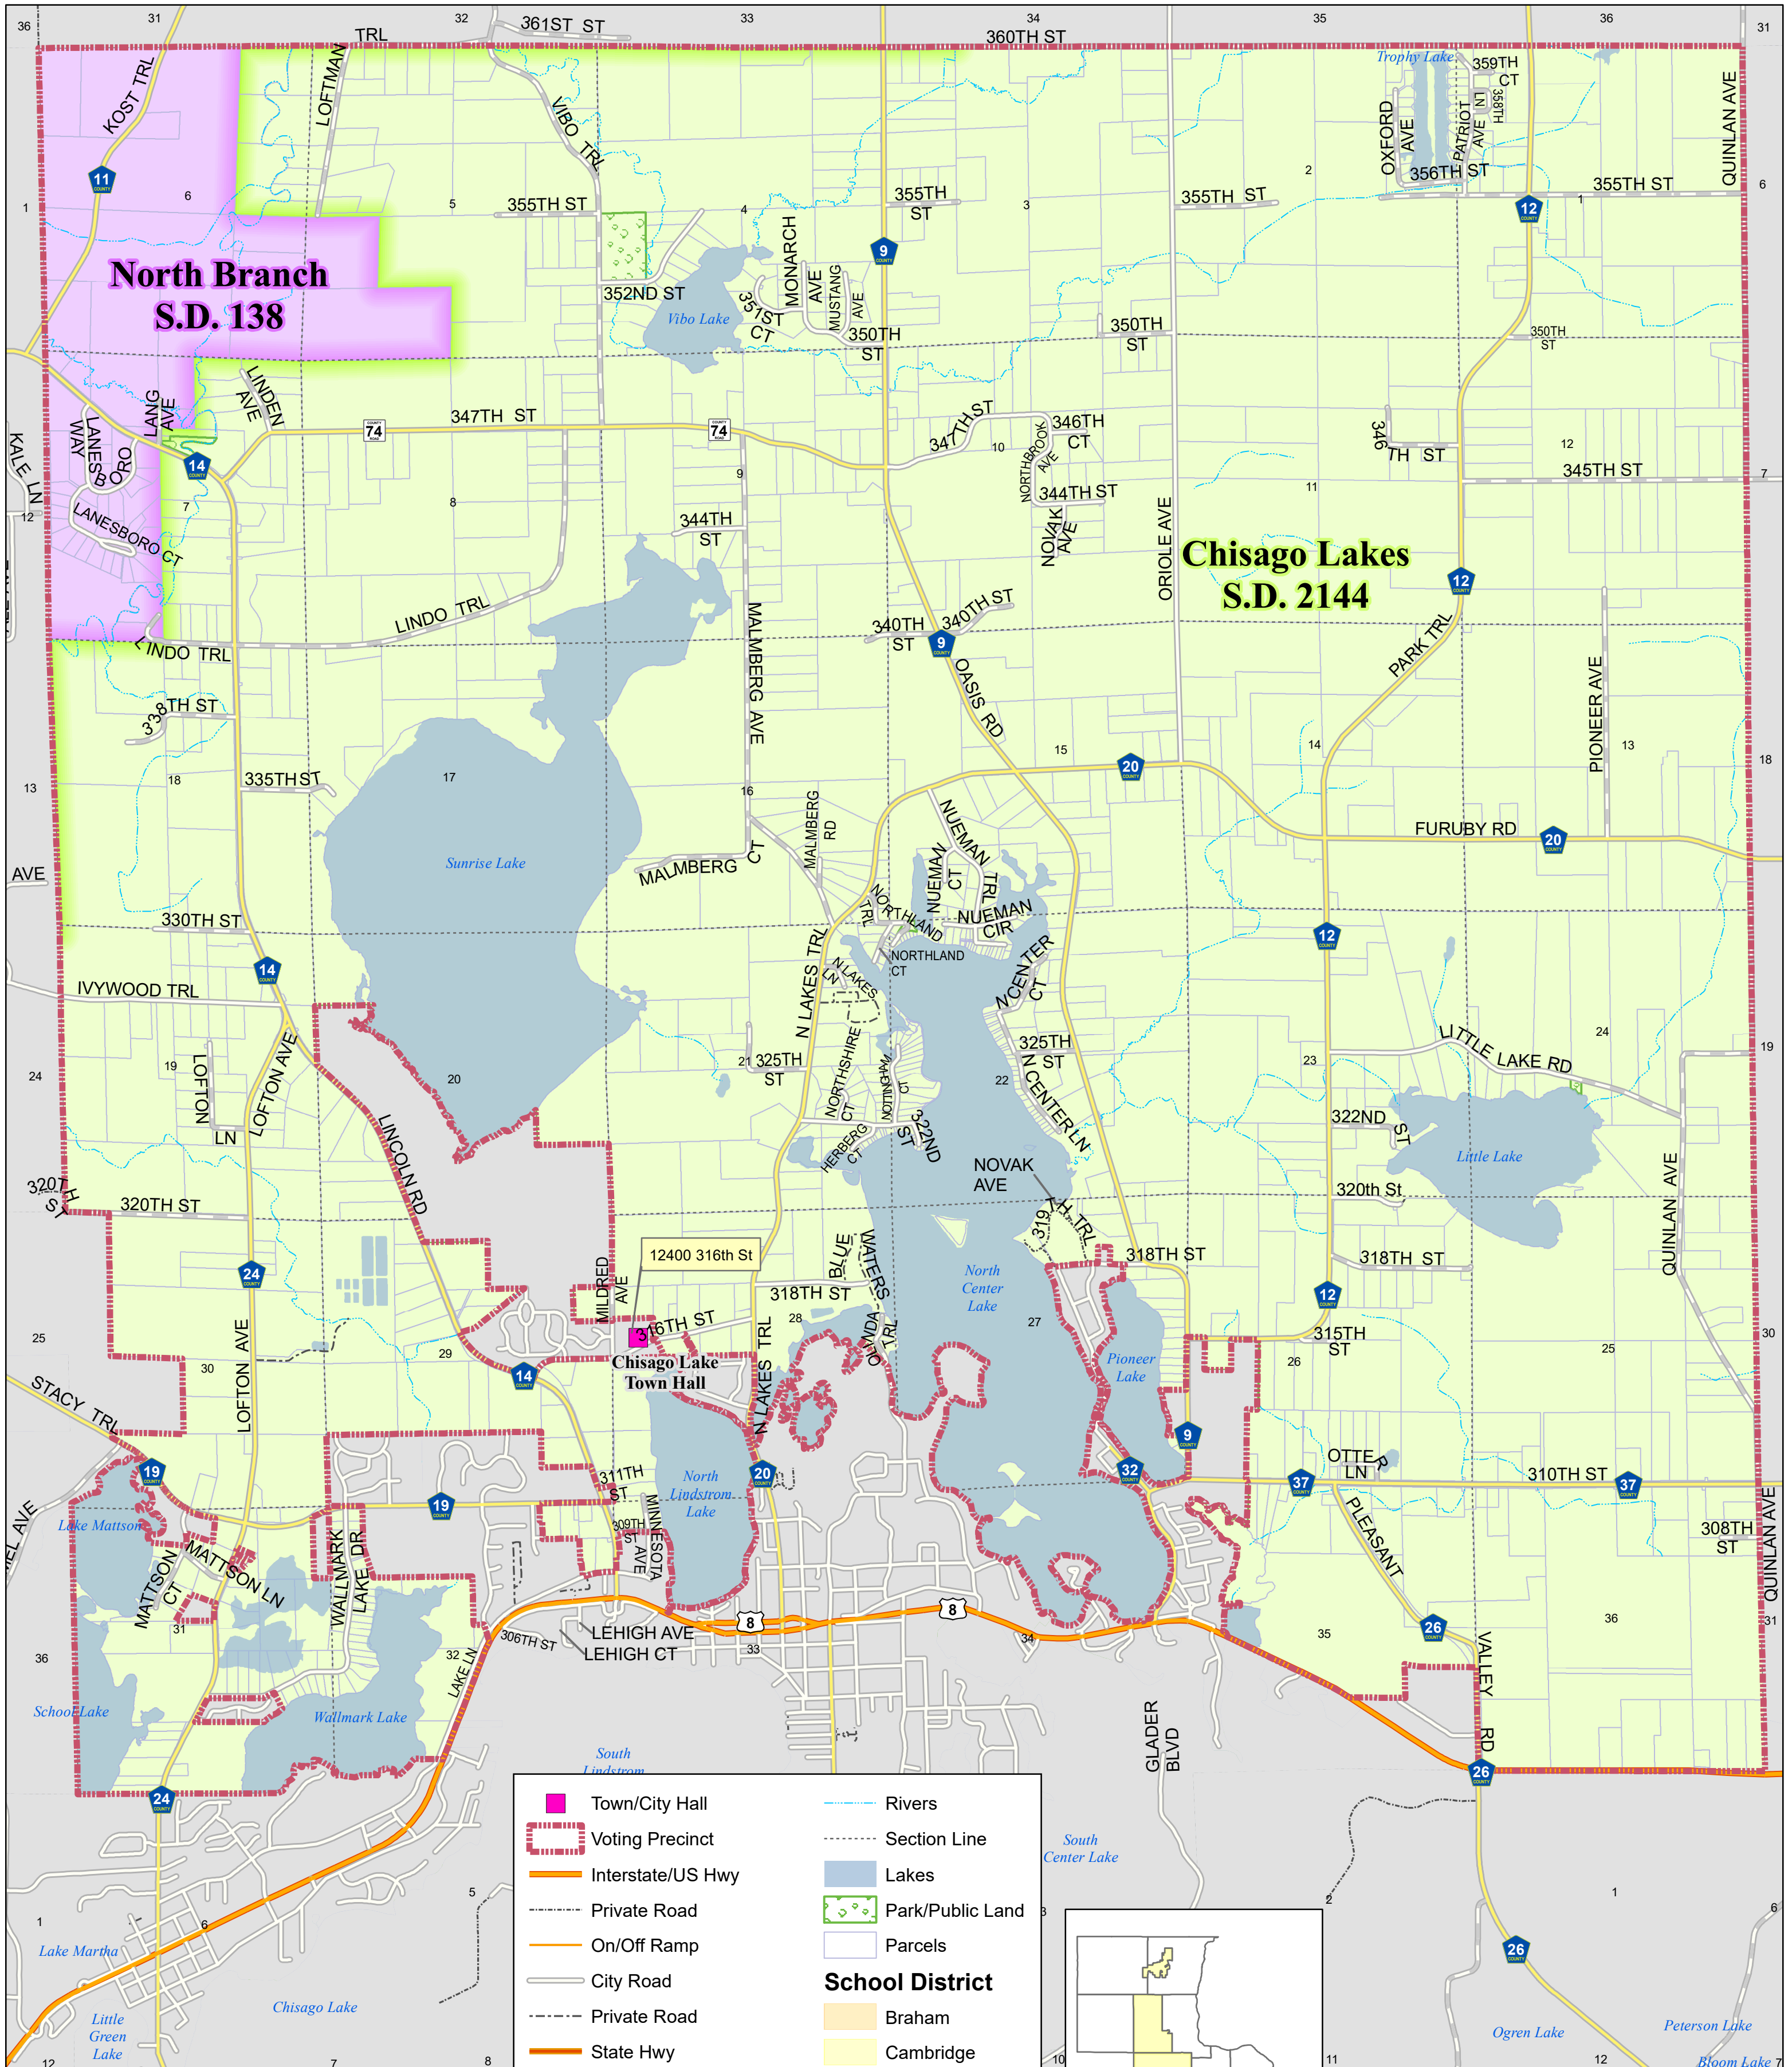

Chisago Lake (N) Township

Town/City Hall	Rivers
Voting Precinct	Section Line
Interstate/US Hwy	Lakes
Private Road	Park/Public Land
On/Off Ramp	Parcels
City Road	School District
Private Road	Braham
State Hwy	Cambridge
CSAH/County Road Paved	Chisago Lakes
CSAH/County Rd Unpaved	Forest Lake
Township Road Paved	North Branch
Township Road Unpaved	Osceola
	Rush City

This is a compilation of records as they appear in the Chisago County offices affecting the area shown. This drawing is to be used for reference purposes only and the County is not responsible for any inaccuracies herein contained.

Path: K:\Requests\Auditors\PrecinctMaps\CLN.mxd

Date: 7/19/2022