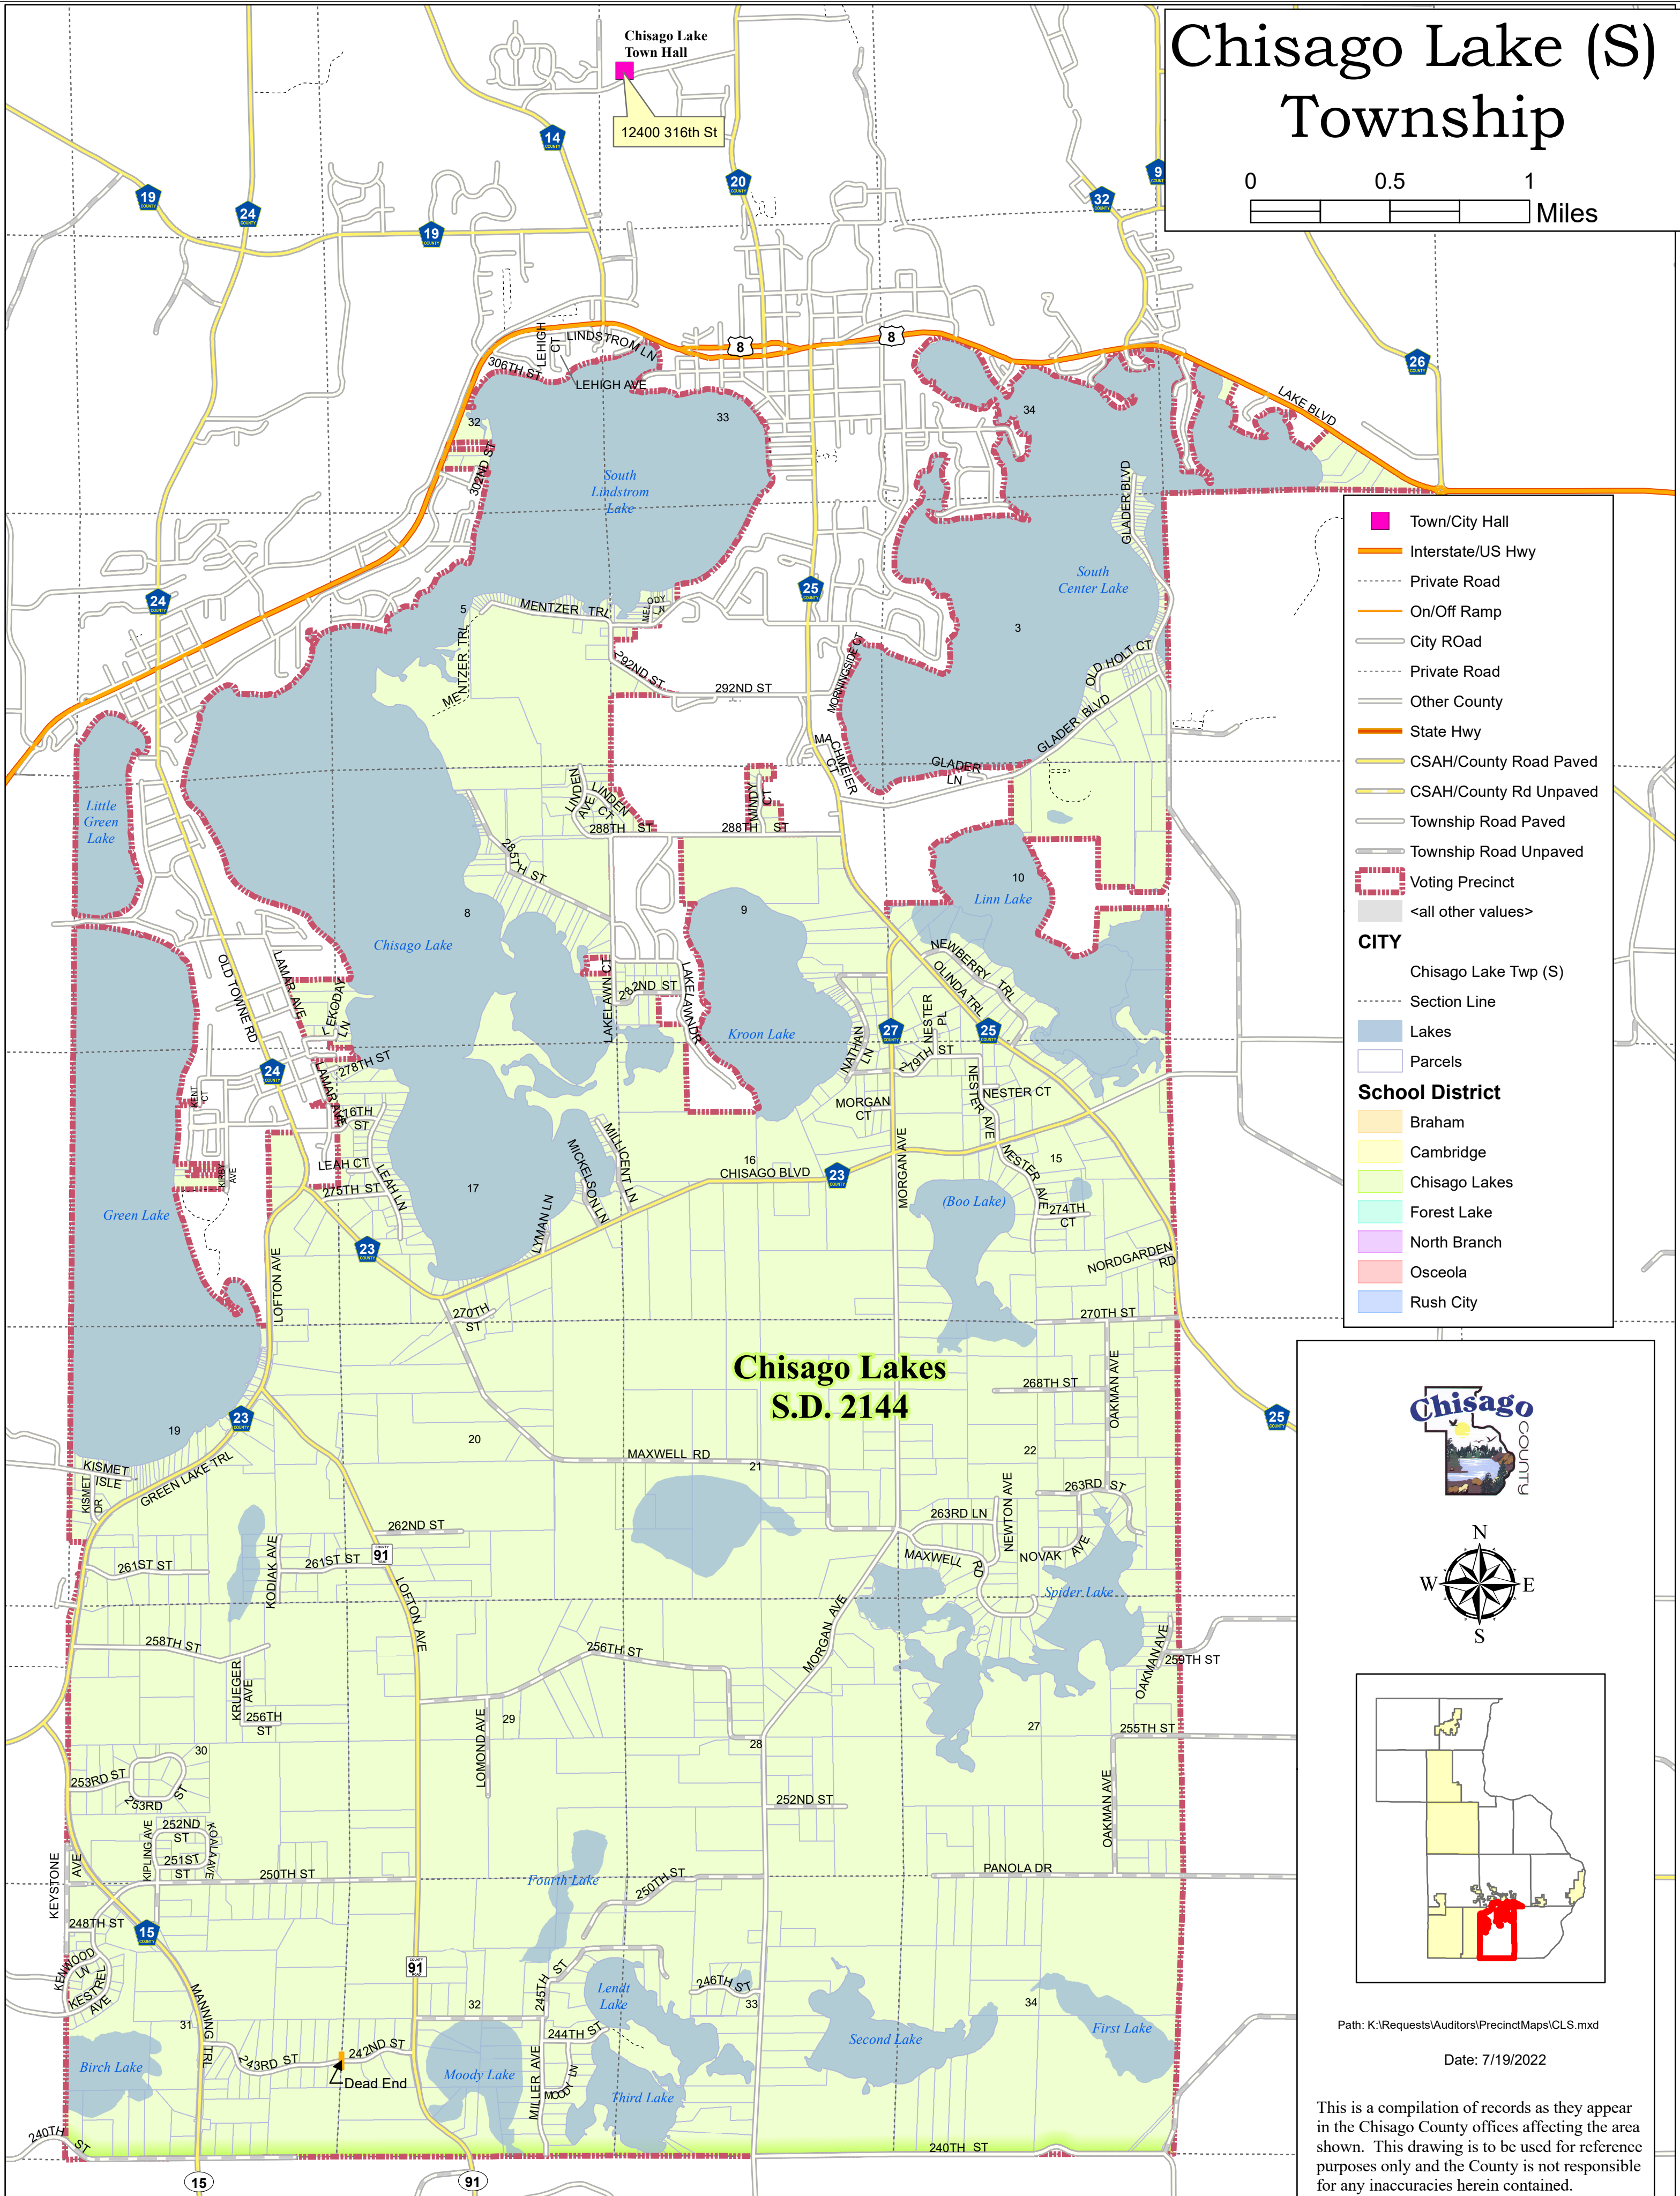

Chisago Lake (S) Township

Legend

- Town/City Hall
- Interstate/US Hwy
- - - Private Road
- On/Off Ramp
- City Road
- - - Private Road
- Other County
- State Hwy
- CSAH/County Road Paved
- CSAH/County Rd Unpaved
- Township Road Paved
- Township Road Unpaved
- Voting Precinct
- <all other values>

CITY

- Chisago Lake Twp (S)
- Section Line
- Lakes
- Parcels

School District

- Braham
- Cambridge
- Chisago Lakes
- Forest Lake
- North Branch
- Osceola
- Rush City

Chisago Lakes S.D. 2144

Path: K:\Requests\Auditors\PrecinctMaps\CLS.mxd

Date: 7/19/2022

This is a compilation of records as they appear in the Chisago County offices affecting the area shown. This drawing is to be used for reference purposes only and the County is not responsible for any inaccuracies herein contained.